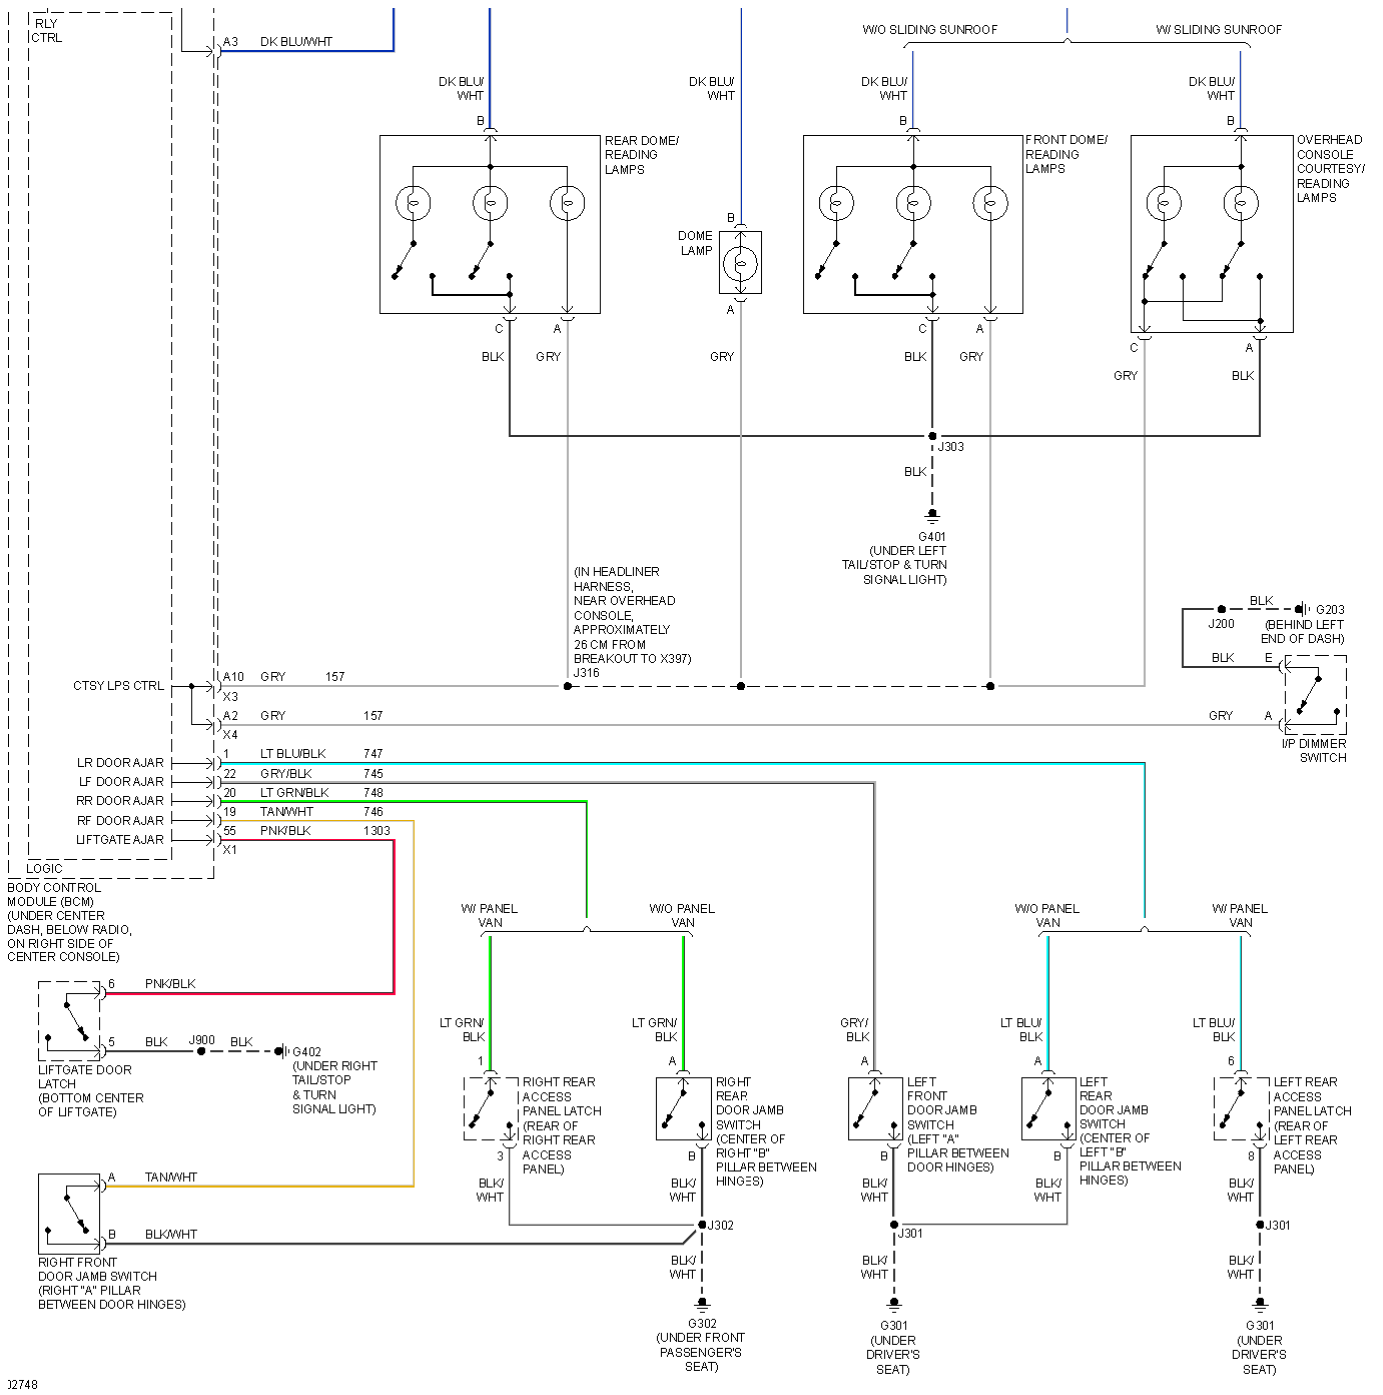

2009 Chevrolet HHR LT

SYSTEM WIRING DIAGRAMS

Fig. 40: Courtesy Lamps Circuit

12748