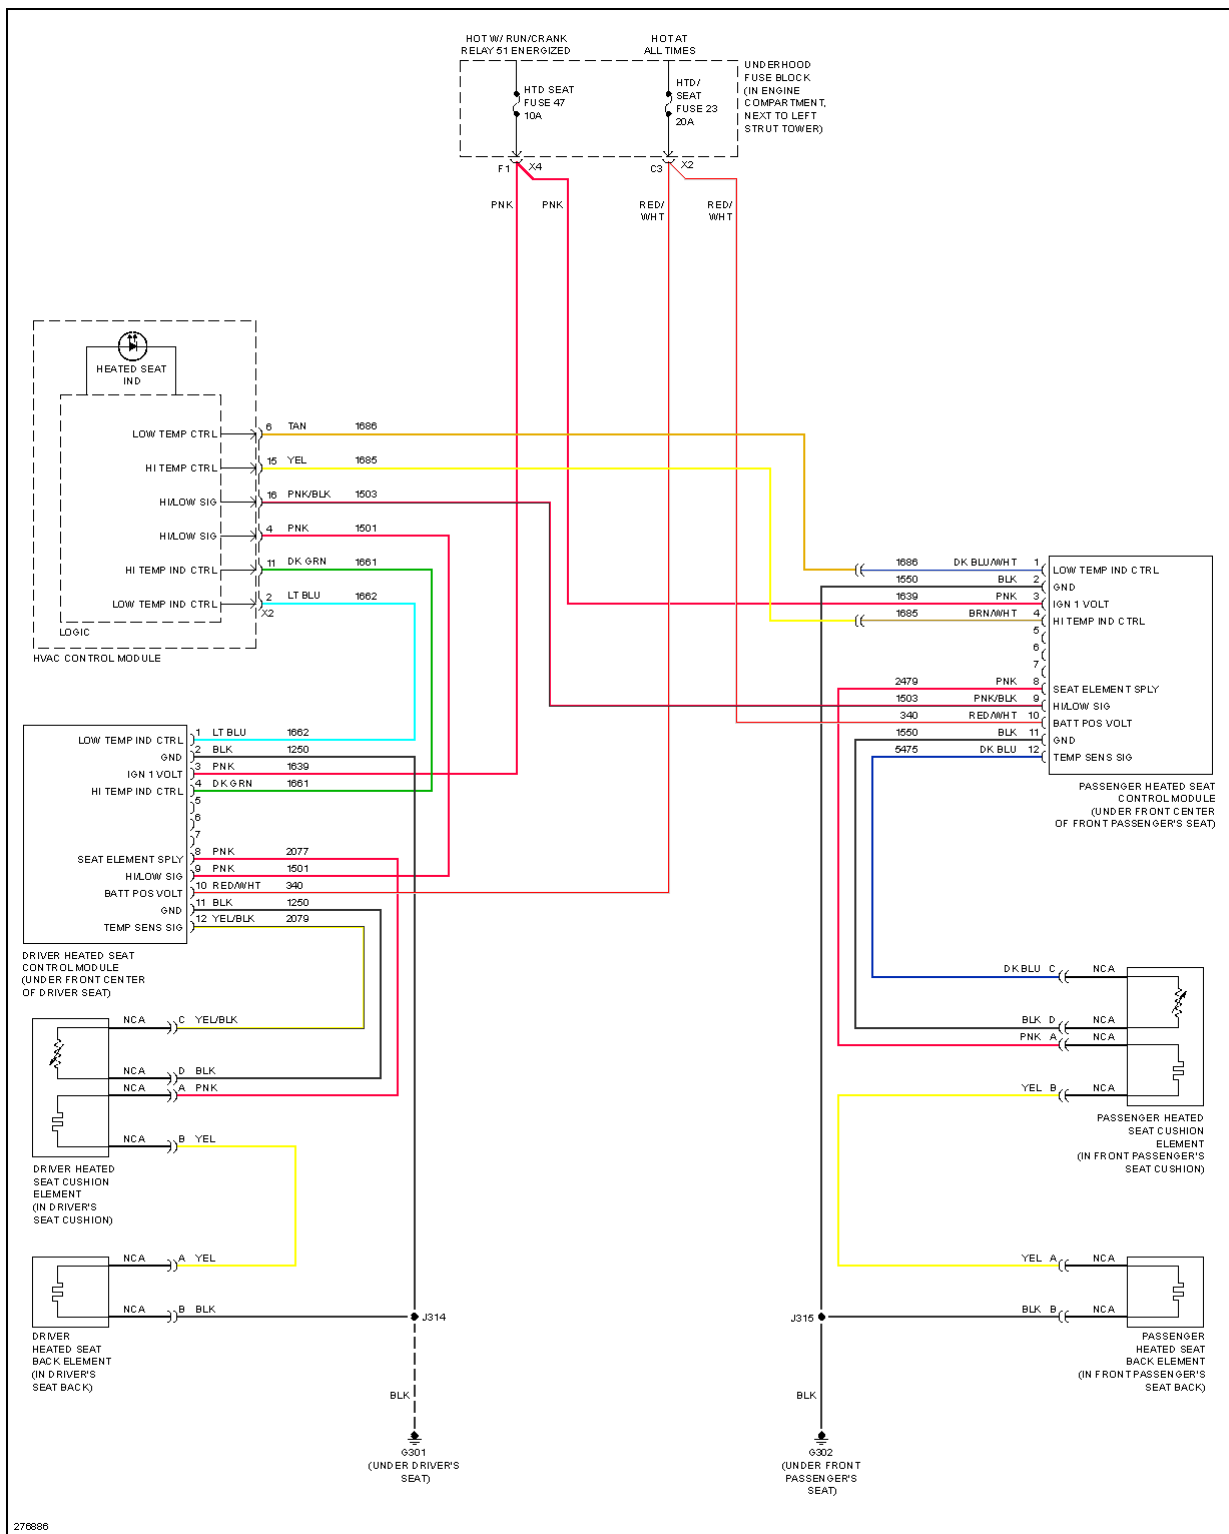

2008 Chevrolet HHR LT

SYSTEM WIRING DIAGRAMS

Fig. 46: Heated Seats Circuit

276886